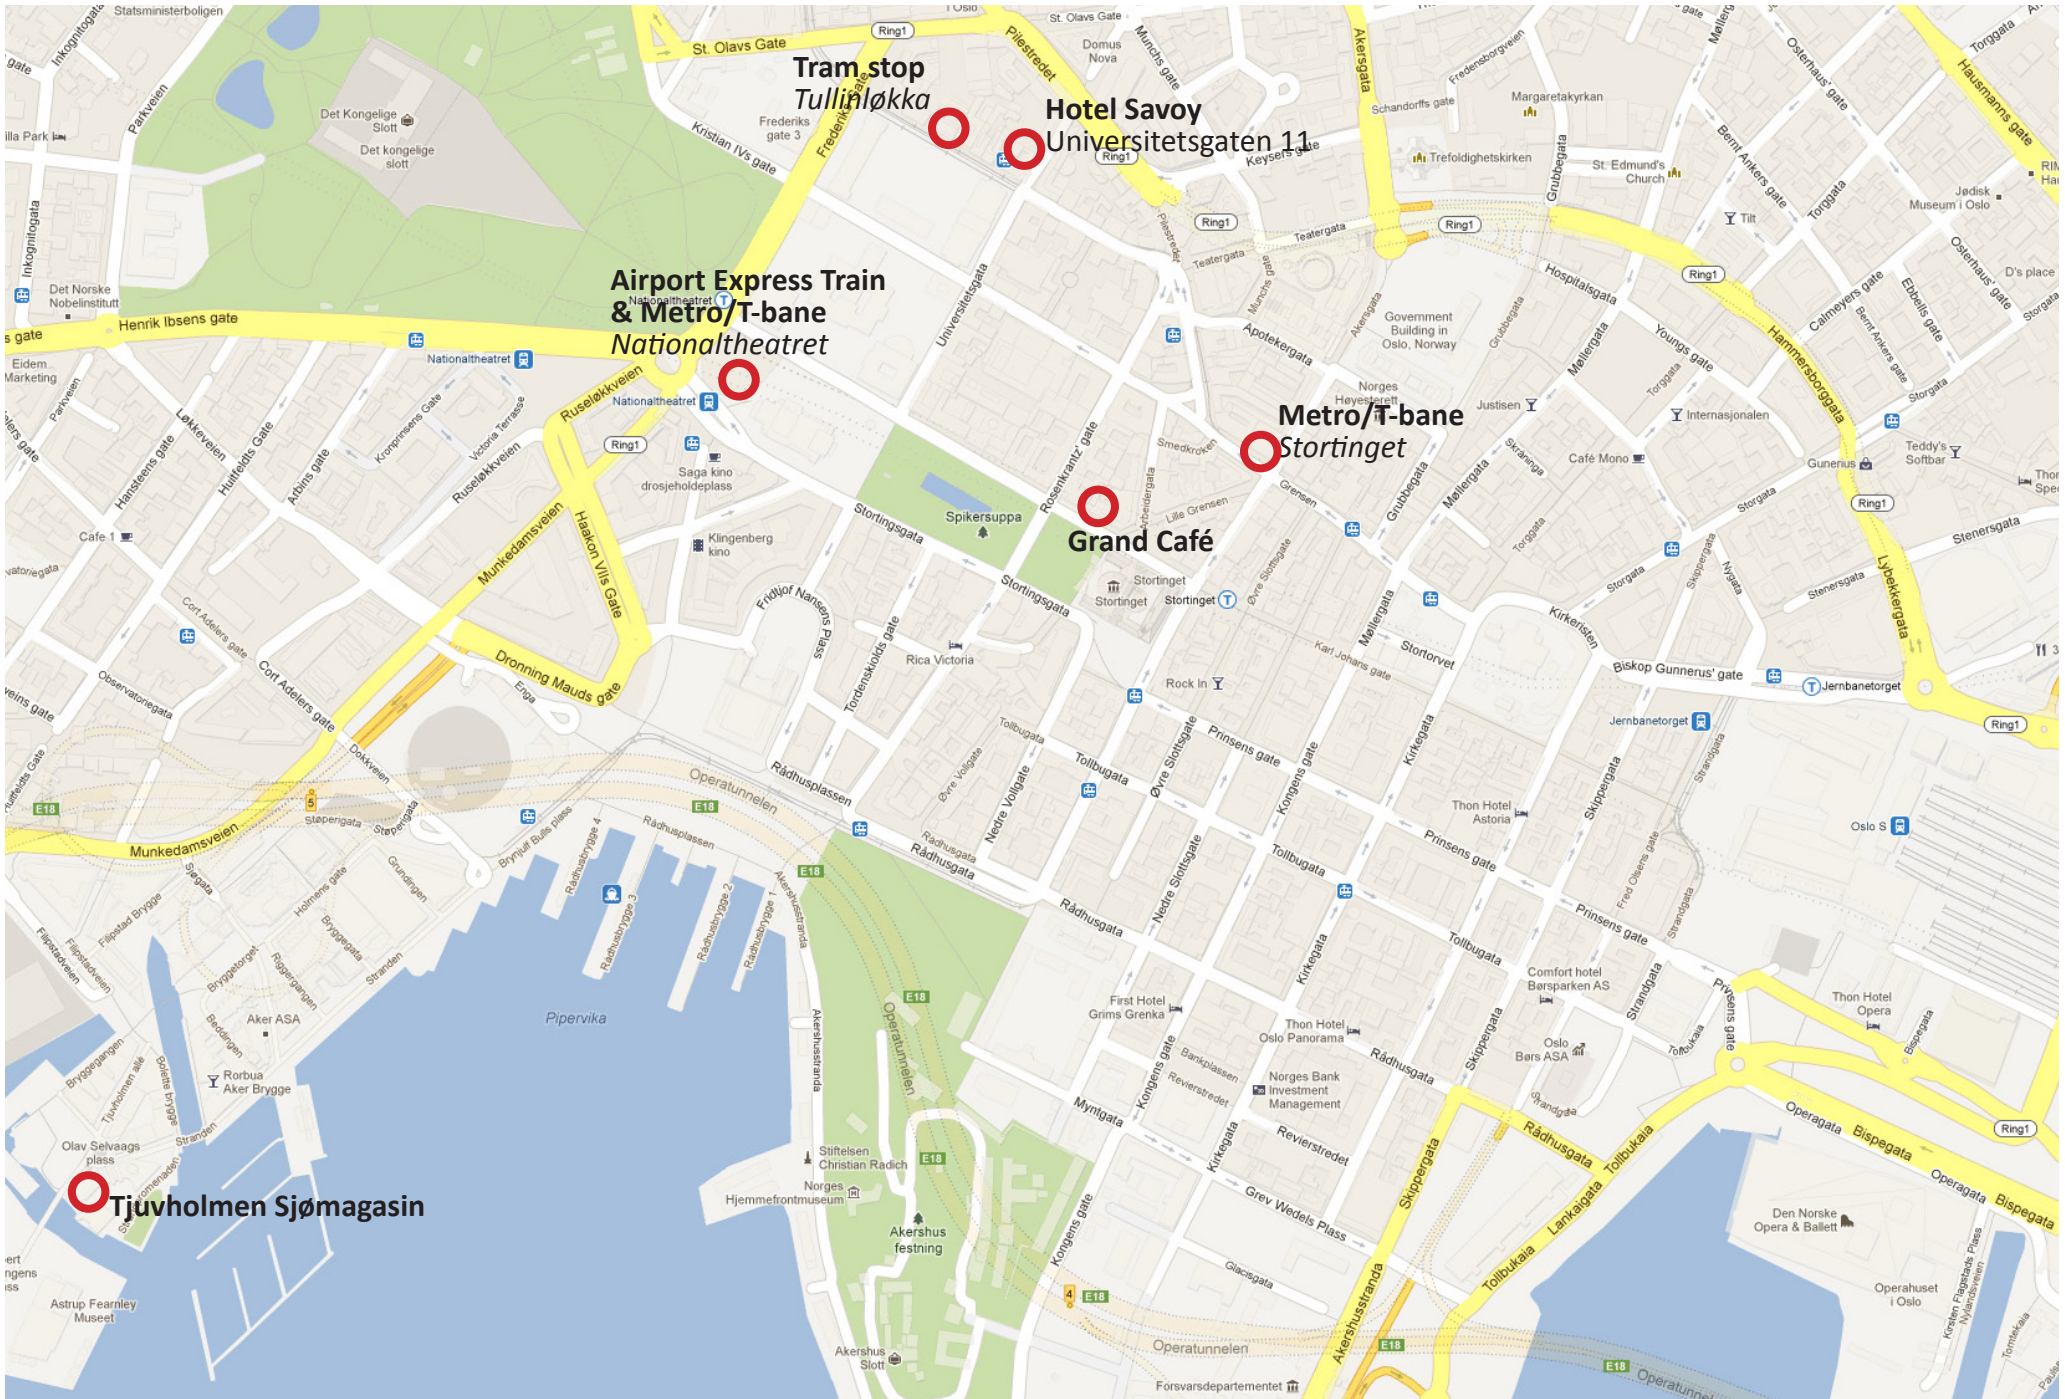

Tram stop
Tullinløkka

Hotel Savoy
Universitetsgaten 11

Airport Express Train & Metro/T-bane
Nationaltheatret

Grand Café

Metro/T-bane
Stortinget

Tram stop
Tullinløkka

Hotel Savoy
Universitetsgaten 11

Airport Express Train & Metro/T-bane
Nationaltheatret

Metro/T-bane
Stortinget

Grand Café

Tjuvholmen Sjømagasin